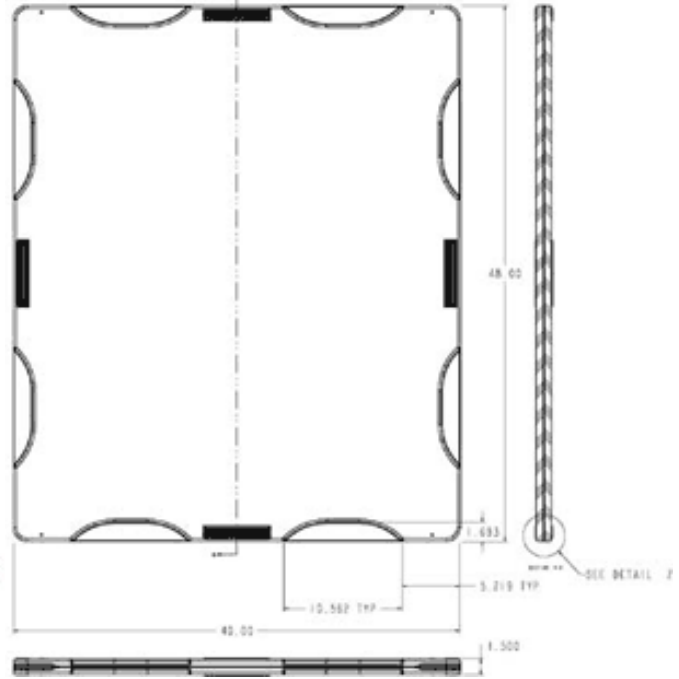

Powered by Menasha Corporation

PRODUCT APPLICATION SHEET

40 x 48 PSB Plastic Stackable Pallet - ORBIS

ORBIS Pallet Support Board (PSB) is a dimensionally consistent plastic platform used to move product loads throughout automated systems.

It is ideal for technically sophisticated warehouses and distribution centers.

BENEFITS

- Designed for hands-free handling
- Smooth or roughed deck

Powered by Menasha Corporation

PRODUCT APPLICATION SHEET

40 x 48 PSB	
Base Dimension Length	48.0"
Base Dimension Width	40.0"
Base Dimension Height	1.5"
Nest Ratio	N/A
Weight	26 lbs
Load Capacity (Static)	30,000 lbs
Truckload Quantities 53 Ft Without Covers Assembled	1500