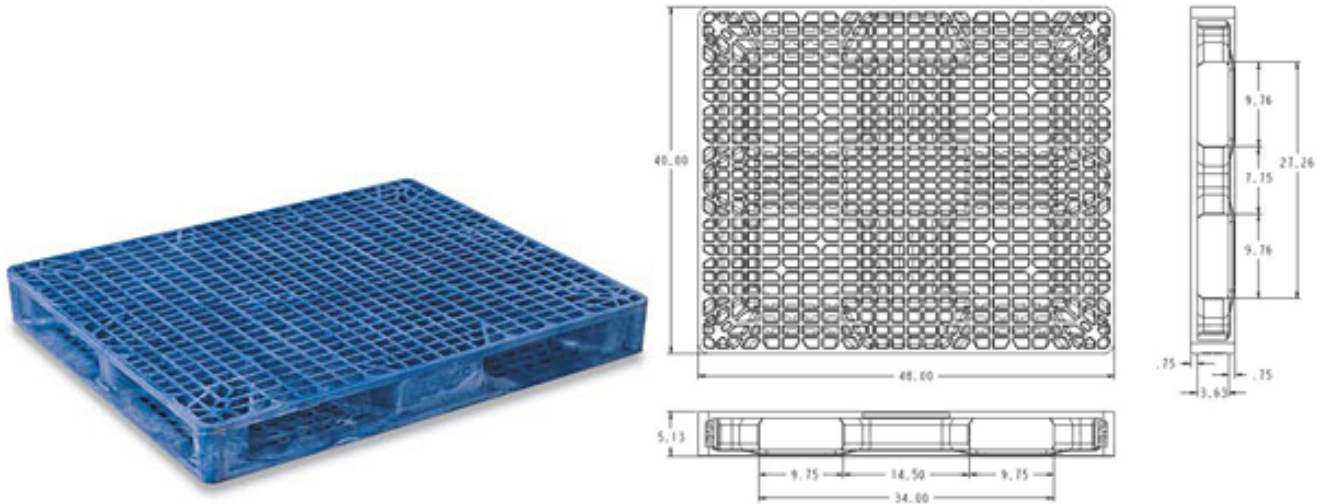

## PRODUCT APPLICATION SHEET

# 40 x 48 HDSC Plastic Stackable Pallet - ORBIS

The 40 x 48 HDSC is designed for handling and shipping heavy product loads in warehousing, processing and manufacturing environments.

This reusable plastic pallet offers a long service life and are ideal for stack loading, conveying systems, distribution and static storage. The non-porous, smooth design makes these pallets easily cleanable. This plastic pallet offers an economic, environmental and efficient alternative to wood pallets or skids. Standard material for this pallet is high-density polyethylene (HDPE).

### BENEFITS

- Hygienic, flow-through design
- Manufactured in HDPE
- Structural foam molded
- Optional 3-drum pallet version available (Height: 5.6") - 40 x 48 HDSC 3-Drum Pallet
- Optional FDA approved material, fire retardant, metal detectable and x-ray detectable materials available
- Fork Truck Entry: 4-way
- Hand Truck Entry: 4-way

## PRODUCT APPLICATION SHEET

40 x 48 HDSC	
Base Dimension Length	48.0"
Base Dimension Width	40.0"
Base Dimension Height	5.1"
Nest Ratio	N/A
Weight	43 lbs
Load Capacity (Static)	30,000 lbs
Load Capacity(Dynamic)	4,000 lbs
Truckload Quantities 53 Ft Without Covers Assembled	600