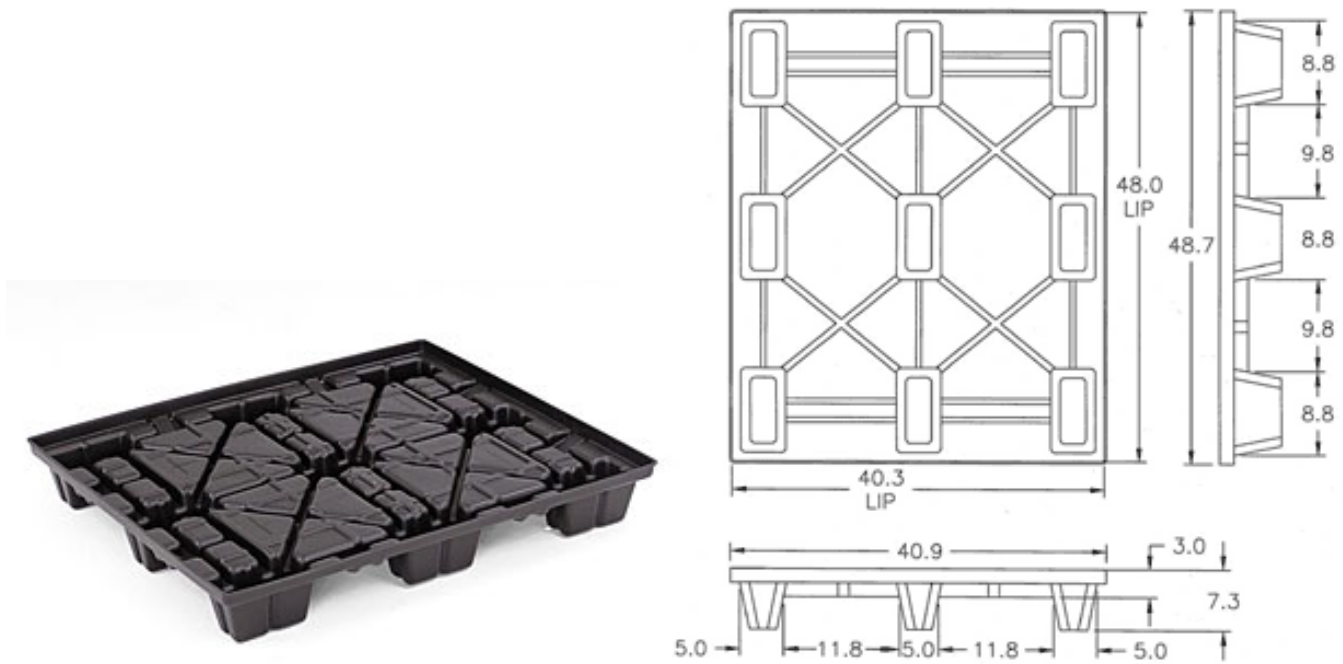

# 40 x 48 CISS LP .300GA Plastic Nestable Pallet - ORBIS

ORBIS' nestable 40 x 48 CISS LP .300GA pallet moves, stores and distributes product loads within a single warehouse/distribution center or entire supply chain.

From raw material to finished goods, reusable plastic pallets protect product until it reaches its final destination. When empty, these pallets nest for a cost-efficient return trip or warehouse storage. Their dimensional consistency ensures effortless interface with all types of high-speed automation and material handling equipment. ORBIS nestable pallets are lightweight and easy to manually handle, with no nails, splinters or broken boards to risk employee injury. This plastic pallet offers an economic, environmental and efficient alternative to wood pallets or skids.

### BENEFITS

- Single sheet thermoformed (HMWPE)
- Recyclable
- Full perimeter lip
- Drain holes in legs
- Fork Truck Entry: 4-way
- Hand Truck Entry: 4-way

Powered by Menasha Corporation

## PRODUCT APPLICATION SHEET

40 x 48 CISS LP .300GA\*

Outside Top Dimensions Length	48.7"
Outside Top Dimensions Width	40.9"
Inside Top Dimensions Length	48.0"
Inside Top Dimensions Width	40.3"
Base Dimension Height	7.3"
Nest Ratio	3.0:1
Weight	21 lbs
Load Capacity (Static)	15,000 lbs
Load Capacity(Dynamic)	2,500 lbs
Truckload Quantities 53 Ft Without Covers Assembled	1680