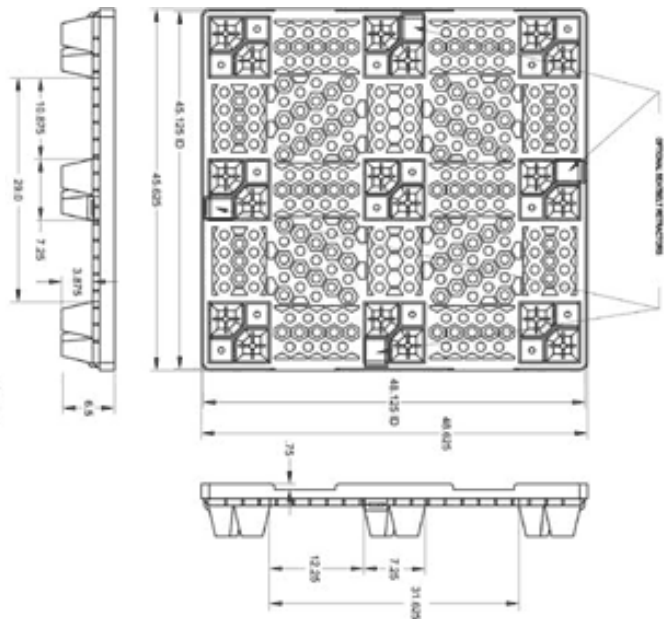

Powered by Menasha Corporation

PRODUCT APPLICATION SHEET

45 x 48-BR MI CISF LP Plastic Nestable Pallet - ORBIS

The ORBIS 45 x 48-BR MI CISF LP pallet is designed for handling and shipping heavy product loads in warehousing, processing and manufacturing environments.

BENEFITS

- Mirror-image design that allows the pallet to be used as a top cap
- Structural foam molded
- Recyclable
- Molded-in lip
- Fork Truck Entry: 4-way
- Hand Truck Entry: 4-way

Powered by Menasha Corporation

PRODUCT APPLICATION SHEET

	45 x 48-BR SBRR CISF LP	45 x 48-BR MI CISF LP
Outside Top Dimensions Length	48.7"	48.7"
Outside Top Dimensions Width	45.7"	45.7"
Inside Top Dimensions Length	48.1"	48.1"
Inside Top Dimensions Width	45.1"	45.1"
Base Dimension Height	6.6"	6.6"
Nest Ratio	2.6:1	2.6:1
Weight	41 lbs	41 lbs
Load Capacity (Static)	30,000 lbs	30,000 lbs
Load Capacity(Dynamic)	4,000 lbs	4,000 lbs
Truckload Quantities 53 Ft Without Covers Assembled	936	936
Outside Top Dimensions Length	48.7"	48.7"
Outside Top Dimensions Width	45.7"	45.7"
Inside Top Dimensions Length	48.1"	48.1"
Inside Top Dimensions Width	45.1"	45.1"
Base Dimension Height	6.6"	6.6"
Nest Ratio	2.6:1	2.6:1
Weight	41 lbs	41 lbs
Load Capacity (Static)	30,000 lbs	30,000 lbs
Load Capacity(Dynamic)	4,000 lbs	4,000 lbs
Truckload Quantities 53 Ft Without Covers Assembled	936	936