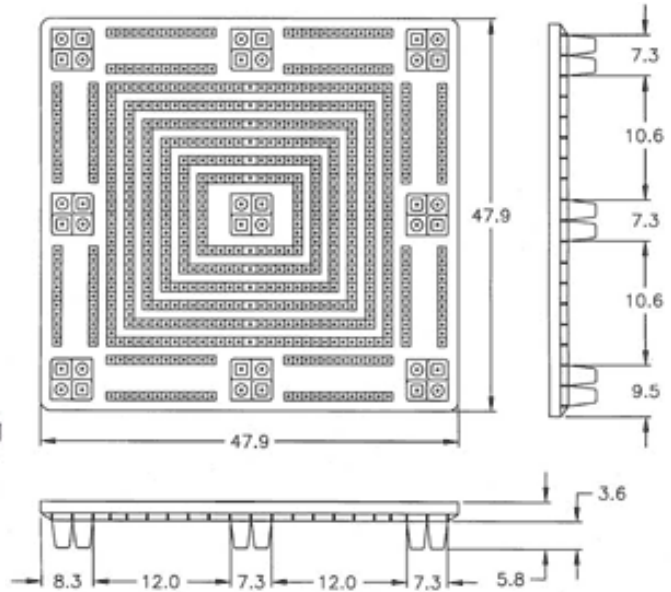

Powered by Menasha Corporation

PRODUCT APPLICATION SHEET

48 x 48 MI CISF Plastic Nestable Pallet - ORBIS

The ORBIS 48 x 48 MI CISF pallet moves, stores and distributes product loads within a single warehouse/distribution center or entire supply chain.

48 x 48 MI CISF	
Base Dimension Length	47.9"
Base Dimension Width	47.9"
Base Dimension Height	5.8"
Nest Ratio	1.9:1
Weight	46 lbs
Load Capacity (Static)	30,000 lbs
Load Capacity(Dynamic)	4,000 lbs
Truckload Quantities 53 Ft Without Covers Assembled	832