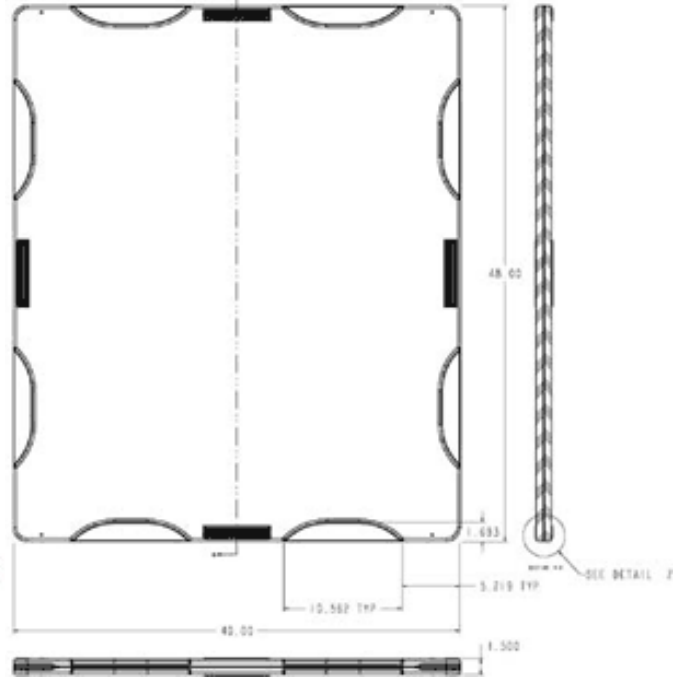

Powered by Menasha Corporation

PRODUCT APPLICATION SHEET

40 x 48 PSB Plastic Stackable Pallet - ORBIS

ORBIS Pallet Support Board (PSB) is a dimensionally consistent plastic platform used to move product loads throughout automated systems.

It is ideal for technically sophisticated warehouses and distribution centers.

BENEFITS

- Designed for hands-free handling
- Smooth or roughed deck

Powered by Menasha Corporation

PRODUCT APPLICATION SHEET

	40 x 48 PSB
Base Dimension Length	48.0"
Base Dimension Width	40.0"
Base Dimension Height	1.5"
Nest Ratio	N/A
Weight	26 lbs
Load Capacity (Static)	30,000 lbs
Truckload Quantities 53 Ft Without Covers Assembled	1500