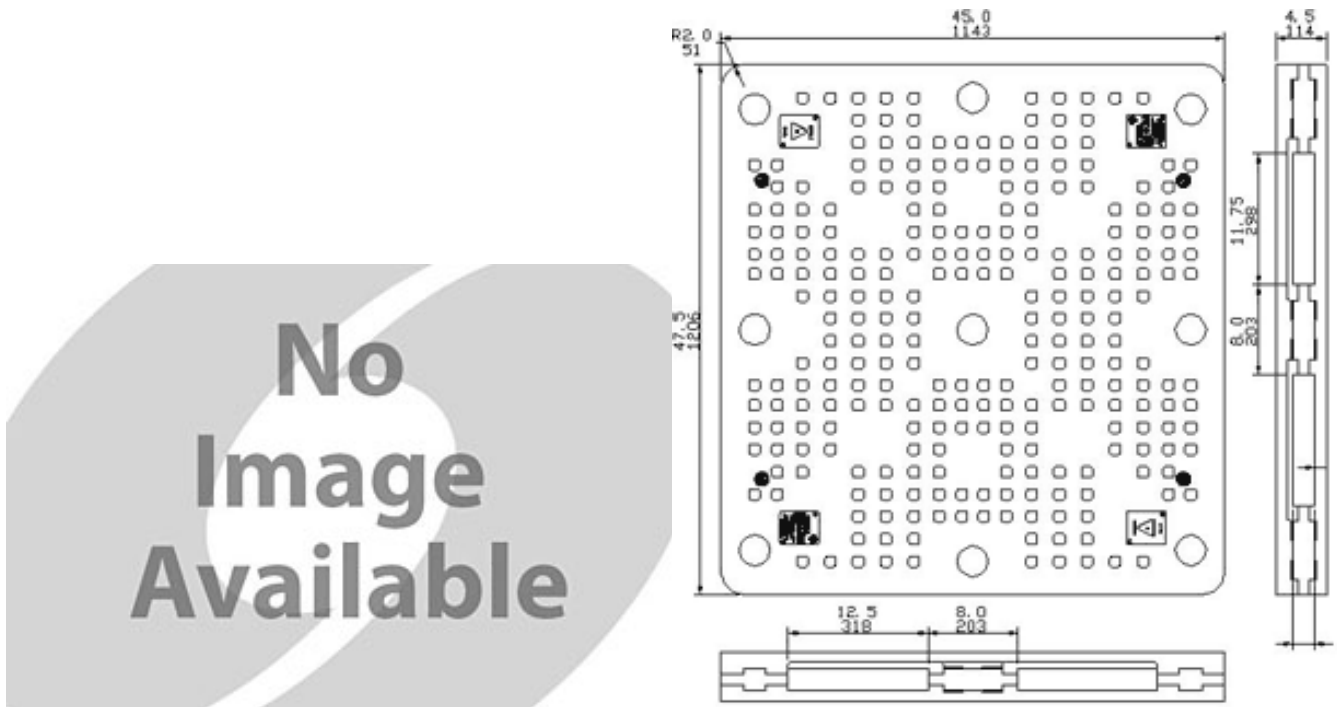

Powered by Menasha Corporation

PRODUCT APPLICATION SHEET

45 x 4735 BulkPal 2.0" Con Plastic Stackable Pallet - ORBIS

The ORBIS 45 x 47.5 BulkPal is designed for handling and shipping product loads in warehousing, processing and manufacturing environments.

These reusable plastic pallets offer a long service life and are ideal for stack loading, conveying systems, distribution and static storage. The non-porous, smooth design makes these pallets easily cleanable. These plastic pallets offer an economic, environmental and efficient alternative to wood pallets or skids. Available with 2.0", 2.5", 3.0" or 3.7" connectors.

Powered by Menasha Corporation

PRODUCT APPLICATION SHEET

	45 x 47.5 BulkPal with 3.7" connectors	45 x 47.5 BulkPal with 2.0" connectors	45 x 47.5 BulkPal with 2.5" connectors	45 x 47.5 BulkPal with 3.0" connectors
Base Dimension Length	47.5"	47.5"	47.5"	47.5"
Base Dimension Width	45.0"	45.0"	45.0"	45.0"
Base Dimension Height	6.2"	4.5"	5.0"	5.5"
Nest Ratio	N/A	N/A	N/A	N/A
Weight	44 lbs	44 lbs	44 lbs	44 lbs
Load Capacity (Static)	33,000 lbs	33,000 lbs	33,000 lbs	33,000 lbs
Load Capacity(Dynamic)	3,300 lbs	3,300 lbs	3,300 lbs	3,300 lbs
Truckload Quantities 53 Ft Without Covers Assembled	416	598	546	494
Base Dimension Length	47.5"	47.5"	47.5"	47.5"
Base Dimension Width	45.0"	45.0"	45.0"	45.0"
Base Dimension Height	6.2"	4.5"	5.0"	5.5"
Nest Ratio	N/A	N/A	N/A	N/A
Weight	44 lbs	44 lbs	44 lbs	44 lbs
Load Capacity (Static)	33,000 lbs	33,000 lbs	33,000 lbs	33,000 lbs
Load Capacity(Dynamic)	3,300 lbs	3,300 lbs	3,300 lbs	3,300 lbs
Truckload Quantities 53 Ft Without Covers Assembled	416	598	546	494
Base Dimension Length	47.5"	47.5"	47.5"	47.5"
Base Dimension Width	45.0"	45.0"	45.0"	45.0"
Base Dimension Height	6.2"	4.5"	5.0"	5.5"