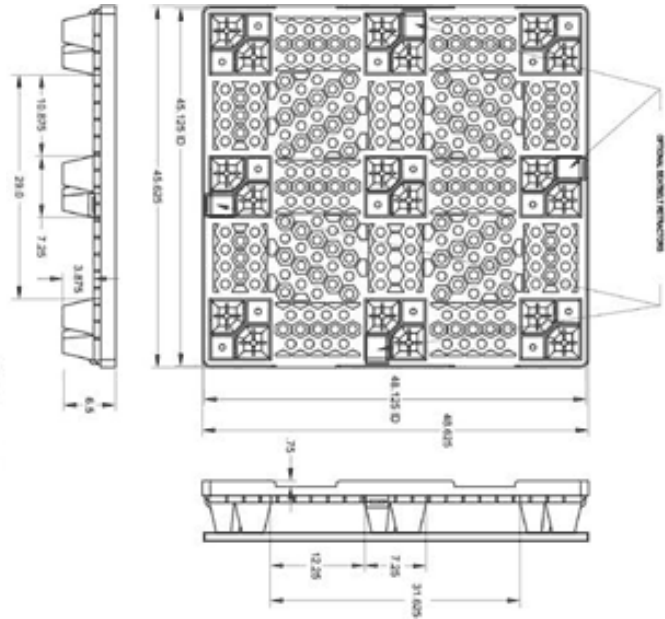

Powered by Menasha Corporation

PRODUCT APPLICATION SHEET

45 x 48-BR CIISF LP Plastic Stackable Pallet - ORBIS

The ORBIS 45 x 48-BR CIISF LP pallet is designed for handling and shipping heavy product loads in warehousing, processing and manufacturing environments.

Based on the 45 x 48 AIAG footprint. These reusable plastic pallets offer a long service life and are ideal for stack loading, conveying systems, distribution and static storage. The non-porous, smooth design makes these pallets easily cleanable. This plastic pallet offers an economic, environmental and efficient alternative to wood pallets or skids.

BENEFITS

- Double deck design
- Structural foam molded
- Recyclable
- Compatible with StakPak or Hand-Held Folding Containers
- Fork Truck Entry: 4-way
- Hand Truck Entry: 4-way

Powered by Menasha Corporation

PRODUCT APPLICATION SHEET

	45 x 48-BR SBRR CIISF LP	45 x 48-BR CIISF LP
Outside Top Dimensions Length	48.7"	48.7"
Outside Top Dimensions Width	45.7"	45.7"
Inside Top Dimensions Length	48.1"	48.1"
Inside Top Dimensions Width	45.1"	45.1"
Base Dimension Height	7.5"	7.5"
Nest Ratio	N/A	N/A
Weight	62 lbs	62 lbs
Load Capacity (Static)	30,000 lbs	30,000 lbs
Load Capacity(Dynamic)	4,000 lbs	4,000 lbs
Truckload Quantities 53 Ft Without Covers Assembled	390	390
Outside Top Dimensions Length	48.7"	48.7"
Outside Top Dimensions Width	45.7"	45.7"
Inside Top Dimensions Length	48.1"	48.1"
Inside Top Dimensions Width	45.1"	45.1"
Base Dimension Height	7.5"	7.5"
Nest Ratio	N/A	N/A
Weight	62 lbs	62 lbs
Load Capacity (Static)	30,000 lbs	30,000 lbs
Load Capacity(Dynamic)	4,000 lbs	4,000 lbs
Truckload Quantities 53 Ft Without Covers Assembled	390	390