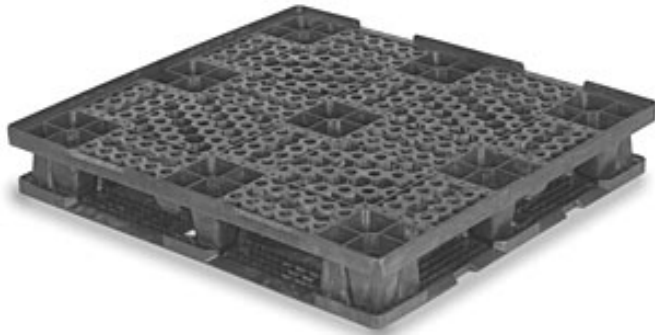

Powered by Menasha Corporation

PRODUCT APPLICATION SHEET

45 x 48-BR CIISF LP Plastic Stackable Pallet - ORBIS

The ORBIS 45 x 48-BR CIISF LP pallet is designed for handling and shipping heavy product loads in warehousing, processing and manufacturing environments.

Based on the 45 x 48 AIAG footprint. These reusable plastic pallets offer a long service life and are ideal for stack loading, conveying systems, distribution and static storage. The non-porous, smooth design makes these pallets easily cleanable. This plastic pallet offers an economic, environmental and efficient alternative to wood pallets or skids.

BENEFITS

- Double deck design
- Structural foam molded
- Recyclable
- Compatible with StakPak or Hand-Held Folding Containers
- Fork Truck Entry: 4-way
- Hand Truck Entry: 4-way

Powered by Menasha Corporation

PRODUCT APPLICATION SHEET

	45 x 48-BR SBRR CIISF LP	45 x 48-BR CIISF LP
Outside Top Dimensions Length	48.7"	48.7"
Outside Top Dimensions Width	45.7"	45.7"
Inside Top Dimensions Length	48.1"	48.1"
Inside Top Dimensions Width	45.1"	45.1"
Base Dimension Height	7.5"	7.5"
Nest Ratio	N/A	N/A
Weight	62 lbs	62 lbs
Load Capacity (Static)	30,000 lbs	30,000 lbs
Load Capacity(Dynamic)	4,000 lbs	4,000 lbs
Truckload Quantities 53 Ft Without Covers Assembled	390	390
Outside Top Dimensions Length	48.7"	48.7"
Outside Top Dimensions Width	45.7"	45.7"
Inside Top Dimensions Length	48.1"	48.1"
Inside Top Dimensions Width	45.1"	45.1"
Base Dimension Height	7.5"	7.5"
Nest Ratio	N/A	N/A
Weight	62 lbs	62 lbs
Load Capacity (Static)	30,000 lbs	30,000 lbs
Load Capacity(Dynamic)	4,000 lbs	4,000 lbs
Truckload Quantities 53 Ft Without Covers Assembled	390	390