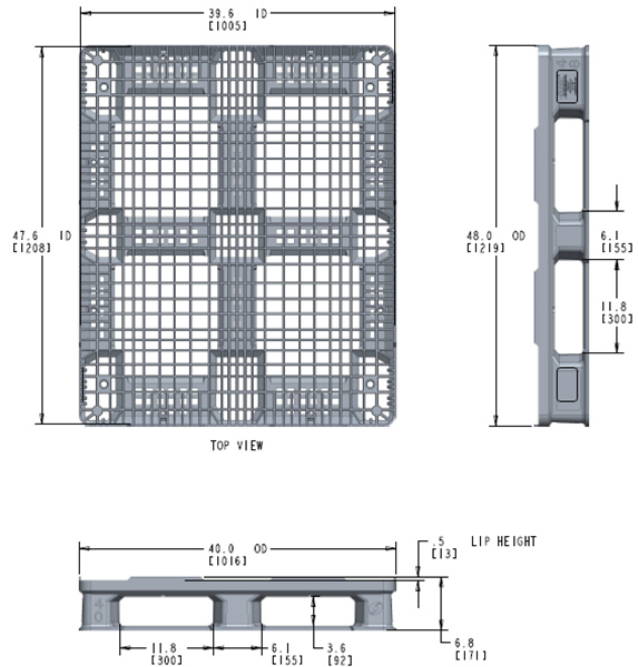

Powered by Menasha Corporation

PRODUCT APPLICATION SHEET

40 x 48 RCKO Plastic Fire Retardant Pallet - ORBIS

Now made with Proliant™!

The 40 x 48 FM RackoCell® pallet offers improved hygiene, durability, strength and stackability, while outperforming alternative pallets, resulting in a lower cost-per-trip. ORBIS developed Proliant, a fire-retardant plastic material for use in its fire-retardant pallets. It is approved by Factory Mutual Research Corporation (FM) in meeting fire rating requirements equivalent to wood pallets. These pallets are traditionally known to meet Factory Mutual Insurance standards for commodity classification of idle plastic pallets and NFPA 13/2000 requirements. Along with FM approval, Proliant is also FDA compliant, providing the necessary compliance for food and beverage processors that require fire-retardant pallet solution for their plants. Proliant is a halogen- and bromine-free material that is fully recyclable. ORBIS offers the largest selection of fire-retardant plastic pallets approved by Factory Mutual Research Corporation (FM) as meeting fire rating requirements equivalent to wood pallets.

BENEFITS

- Halogen-free, Bromine-free
- Fully hygienic design
- One-piece construction
- Structural foam molded
- Optional fork tine grommets (qty: 8) and four outer post grommets
- Fork Truck Entry: 4-way; Hand Truck Entry: 4-way