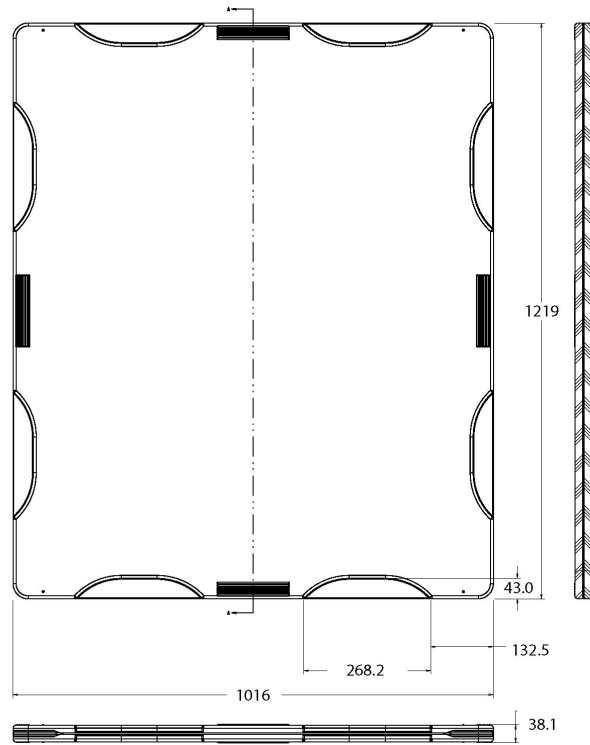

Powered by Menasha Corporation

PRODUCT APPLICATION SHEET

40 x 48 PSB Plastic Stackable Pallet - ORBIS

ORBIS Pallet Support Board (PSB) is a dimensionally consistent plastic platform used to move product loads throughout automated systems.

40 x 48 PSB	
Base Dimension Length	1,219 mm
Base Dimension Width	1,016 mm
Base Dimension Height	38 mm
Nest Ratio	N/A
Weight	12 kg
Load Capacity (Static)	13,608 kg
Truckload Quantities 53 Ft Without Covers Assembled	1500